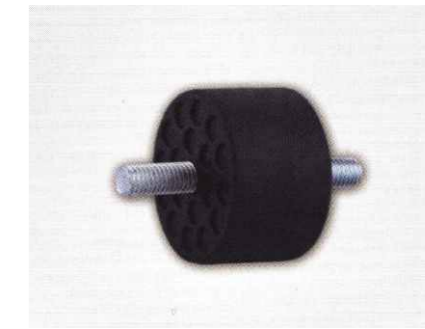

VIBRATION DAMPER