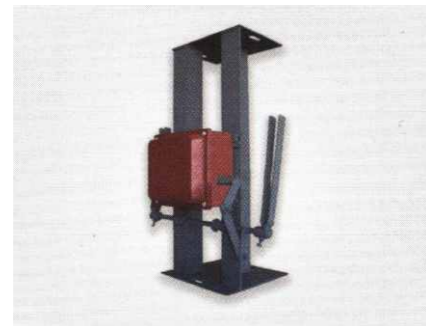

PANEL LIMIT SWITCH