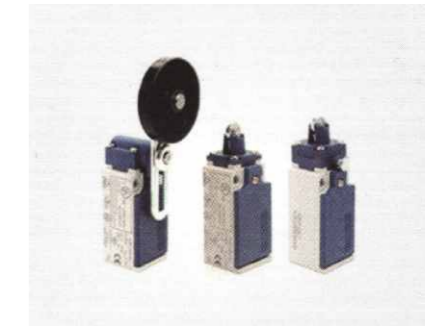

TENSIONER

PANEL LIMIT SWITCH

REVISION HAND CONTROL

REVISION HAND CONTROL

REVISION HAND CONTROL

FIXED SKATES

SHEET RAIL CLAW

LIMIT CUTTER