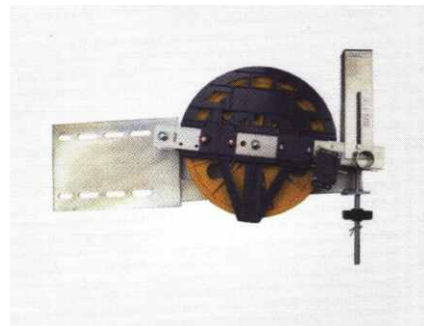

BOLTED MACHINE VIBRATION DAMPER

EMERGENCY STOP

SKATE

PLASTIC SPIRAL HOSE

THIMBLE

OVERSPEED GOVERNOR

RESISTANCE

OVERSPEED GOVERNOR WEIGHT