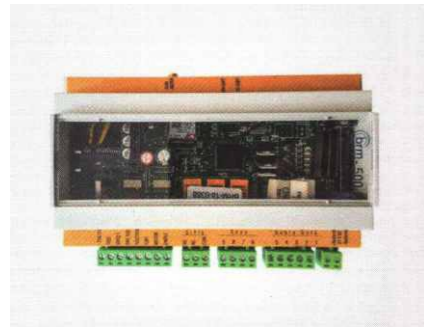

COMMUNICATION KIT