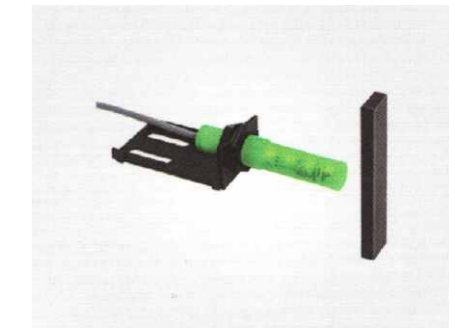

Other Parts

Diğer Ürünler

www.ykslift.com

RAIL

RAIL FISH PLATE

MAGNETIC READ SWITCH

PHOTOSEL

BOLT CONNECTION SET